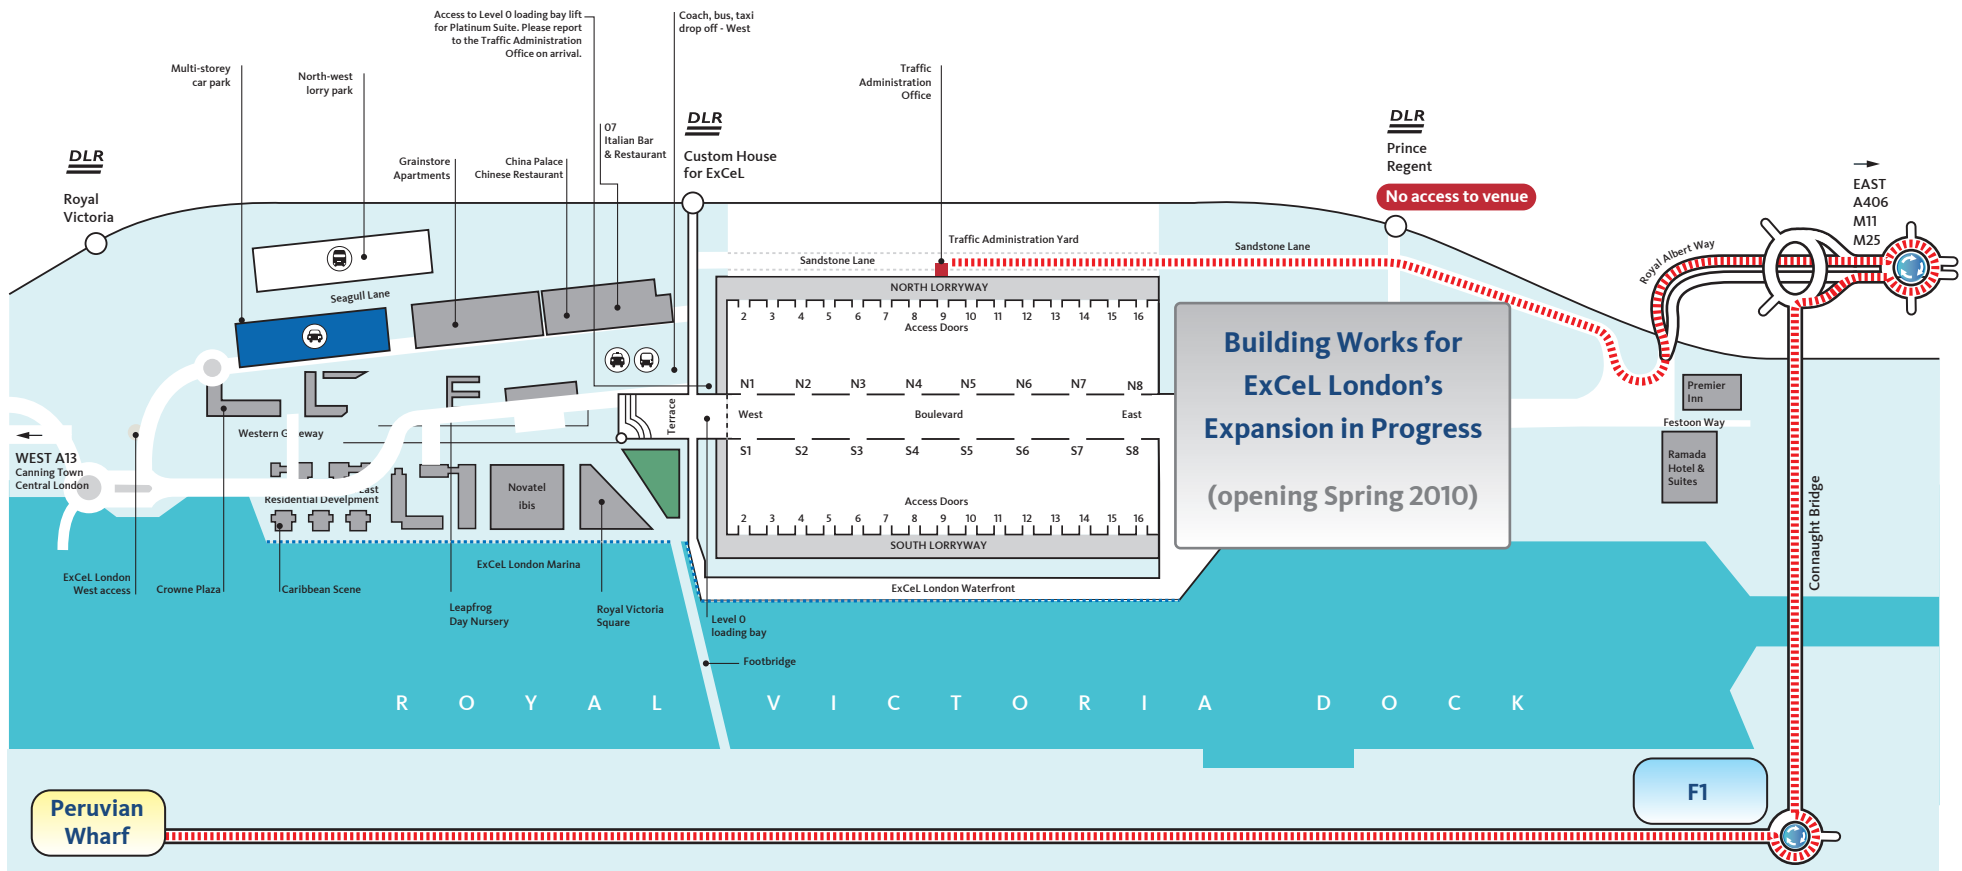

Venue Map

Key

-  Car park
-  F1 Car park
-  Peruvian Wharf Car park
-  Docklands Light Rail
-  Berthing points
-  Primary access for vehicles during build-up and break-down from Peruvian Wharf

The international exhibition and conference centre